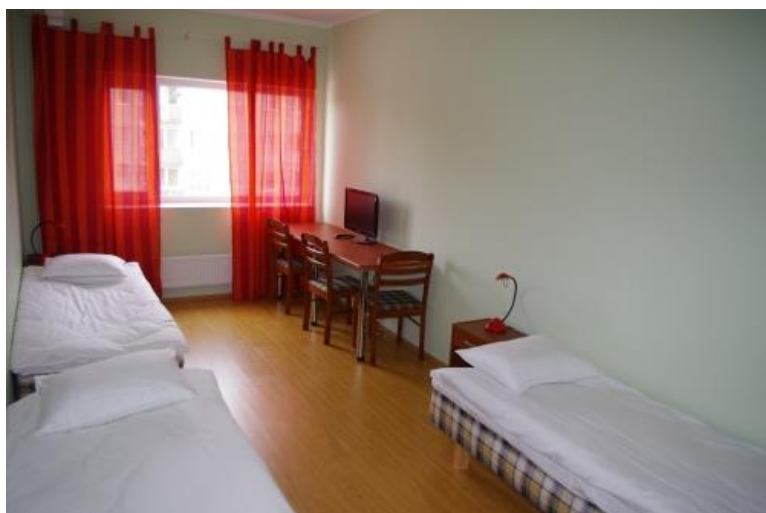

Preparation for the Cadet and Junior European Championships (Jerusalem 23.02-04.03.2014)

Place: Haapsalu Sports Center , Lihula mnt 10, 90507 Haapsalu

<http://www.sportibaasid.ee/?id=87>

Accommodation – Haapsalu Sports Center Hostel