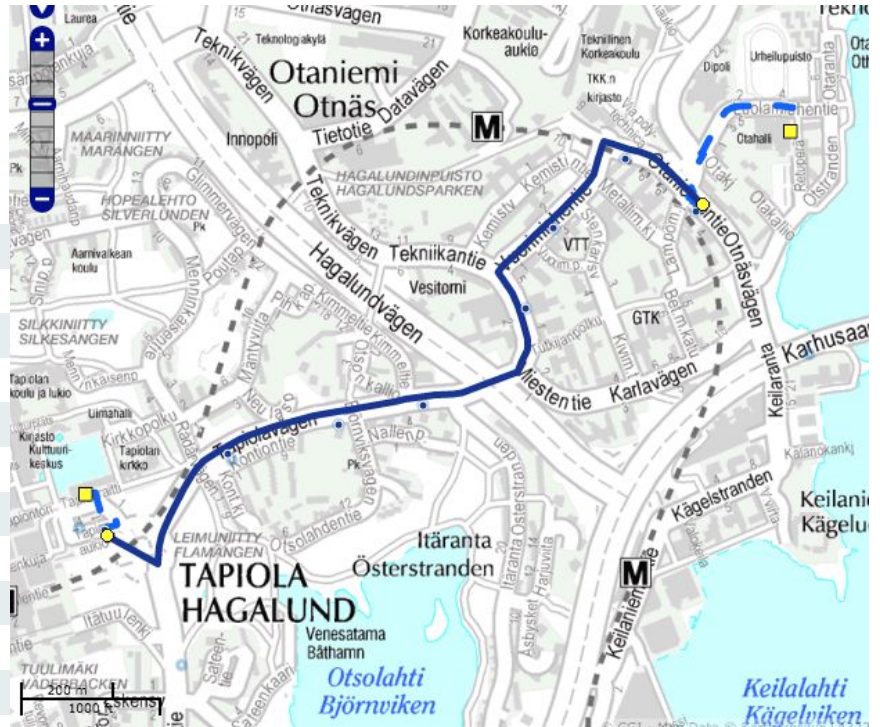

How to go from Tapiola Garden Hotel to the Venue Otahalli, Otaranta 6

Local Bus #195

From **Tapionaukio stop 8** (3,20 eur)

Saturday

Sunday

06.23	14.54	07.43
06.53	15.18	08.19
07.23	15.43	08.54
07.54	16.08	09.30
08.25	16.33	10.06
08.56	16.58	10.41
09.27	17.23	11.17
09.52	17.48	11.53
10.17	18.13	12.29
10.42	18.38	13.04
11.08	19.03	13.39
11.33	19.32	14.14
11.58	20.02	
12.23	20.31	
12.49	21.00	
13.14	21.30	
13.39	21.59	
14.04	22.29	
14.29	22.59	

**Walking
(27 minutes):**

**PLEASE NOTE REGARDING
SCHEDULE !**

Men's pools on Saturday at 9:30

**Women's pools on Saturday
already at 11:30 am**

Shuttle bus service from Tapiola Sokos Hotel to the Venue, Otahalli by small busses:

- first bus on Saturday and Sunday at 7:20 (every 15-20 minutes)