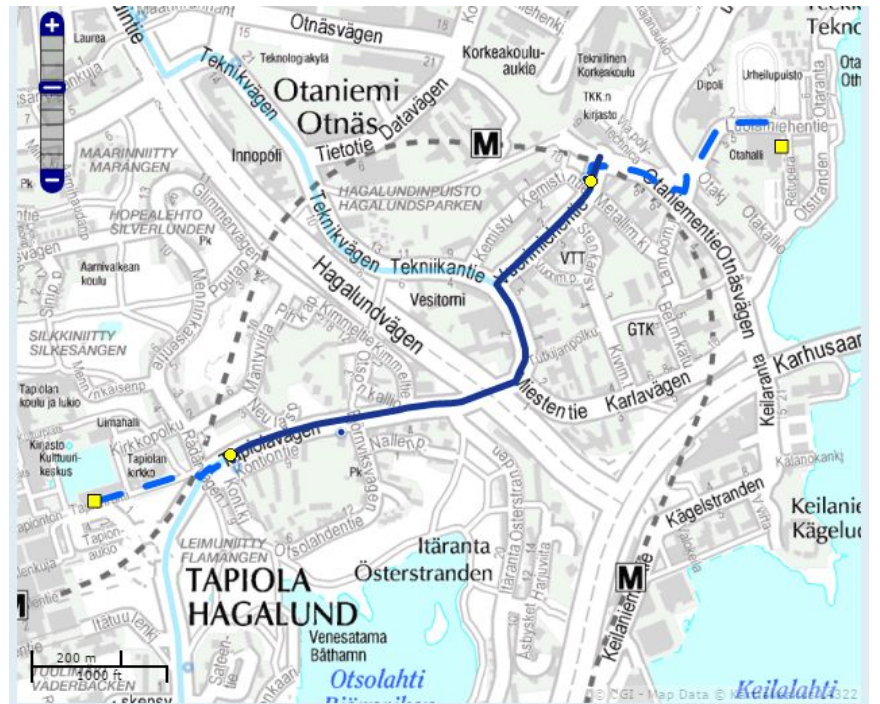

How to go from Tapiola Garden Hotel to the Venue Otahalli, Otaranta 6

Local Bus #195

From **Tapionaukio stop 8** (3,20 eur)

Saturday

Sunday

06.23	14.54	07.43
06.53	15.18	08.19
07.23	15.43	08.54
07.54	16.08	09.30
08.25	16.33	10.06
08.56	16.58	10.41
09.27	17.23	11.17
09.52	17.48	11.53
10.17	18.13	12.29
10.42	18.38	13.04
11.08	19.03	13.39
11.33	19.32	14.14
11.58	20.02	
12.23	20.31	
12.49	21.00	
13.14	21.30	
13.39	21.59	
14.04	22.29	
14.29	22.59	

**Walking
(27 minutes):**

**PLEASE NOTE REGARDING
SCHEDULE !**

Men's pools on Saturday at 9:30

**Women's pools on Saturday
already at 11:30 am**

Shuttle bus service from Tapiola Sokos Hotel to the Venue, Otahalli by small busses:

- first bus on Saturday and Sunday at 7:20 (every 15-20 minutes)